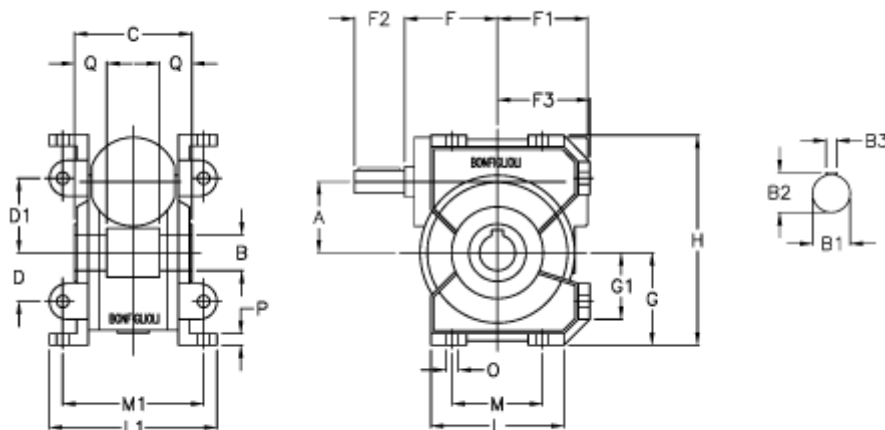

Data Sheet

Article number: 3901030030000

Description: Worm gear with solid input shaft
VF 30U-30-HS

Measures

a = 30.0	Description = VF 30U-xx-HS	L = 75
B = 14	F = 50	L1 = 81
B1 = 9	F1 = 46	m = 50
B2 = 10.2	F2 = 20	M1 = 66.0
B3 = 3	F3 = 47.0	O = 6.5
C = 55	g = 47.0	P = 7
D = 28	G1 = 38.0	Q = 20.5
D1 = 35	H = 102.0	